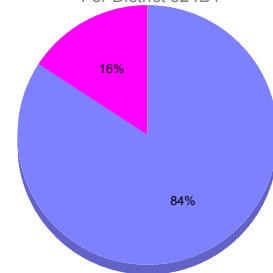

Membership Results 2011-2012

Goal, New, Dropped, Gain/Loss

Comparison of Membership Gain/Loss

Current Year Compared to the Previous Year

Gender Comparison 2010-2011

For District 324B4

Oct/Nov/Dec

Male Female