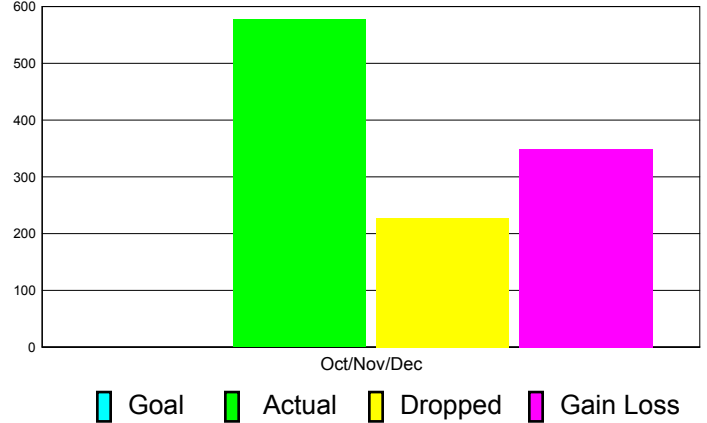

Membership Results 2011-2012

Goal, New, Dropped, Gain/Loss