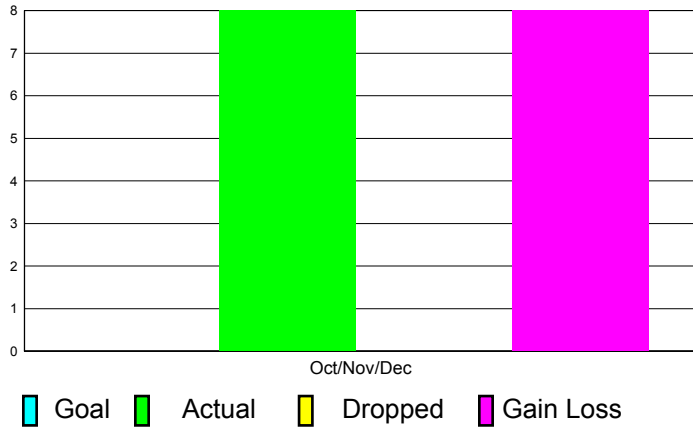

GMT Reports for District (or Undistricted) **District 324B4**

GMT: M NAGARAJAN

Location: INDIA

GMT CA: 6

CLUBS

**Club Results
2011-2012**

**Clubs
2010-2011**

Month	New Club Goal	Actual New Clubs	Actual Dropped Clubs	Gain/Loss of Clubs	Gain/Loss of Clubs
Oct/Nov/Dec	0	8	0	8	0
Totals	0	8	0	8	0

Club Results 2011-2012

Goal, New, Dropped, Gain/Loss

Comparison of Club Gain/Loss

Current Year Compared to the Previous Year

YTD Status Quo Clubs 2010-2011

Status Quo Clubs Compared to Status Quo Members

MEMBERSHIP